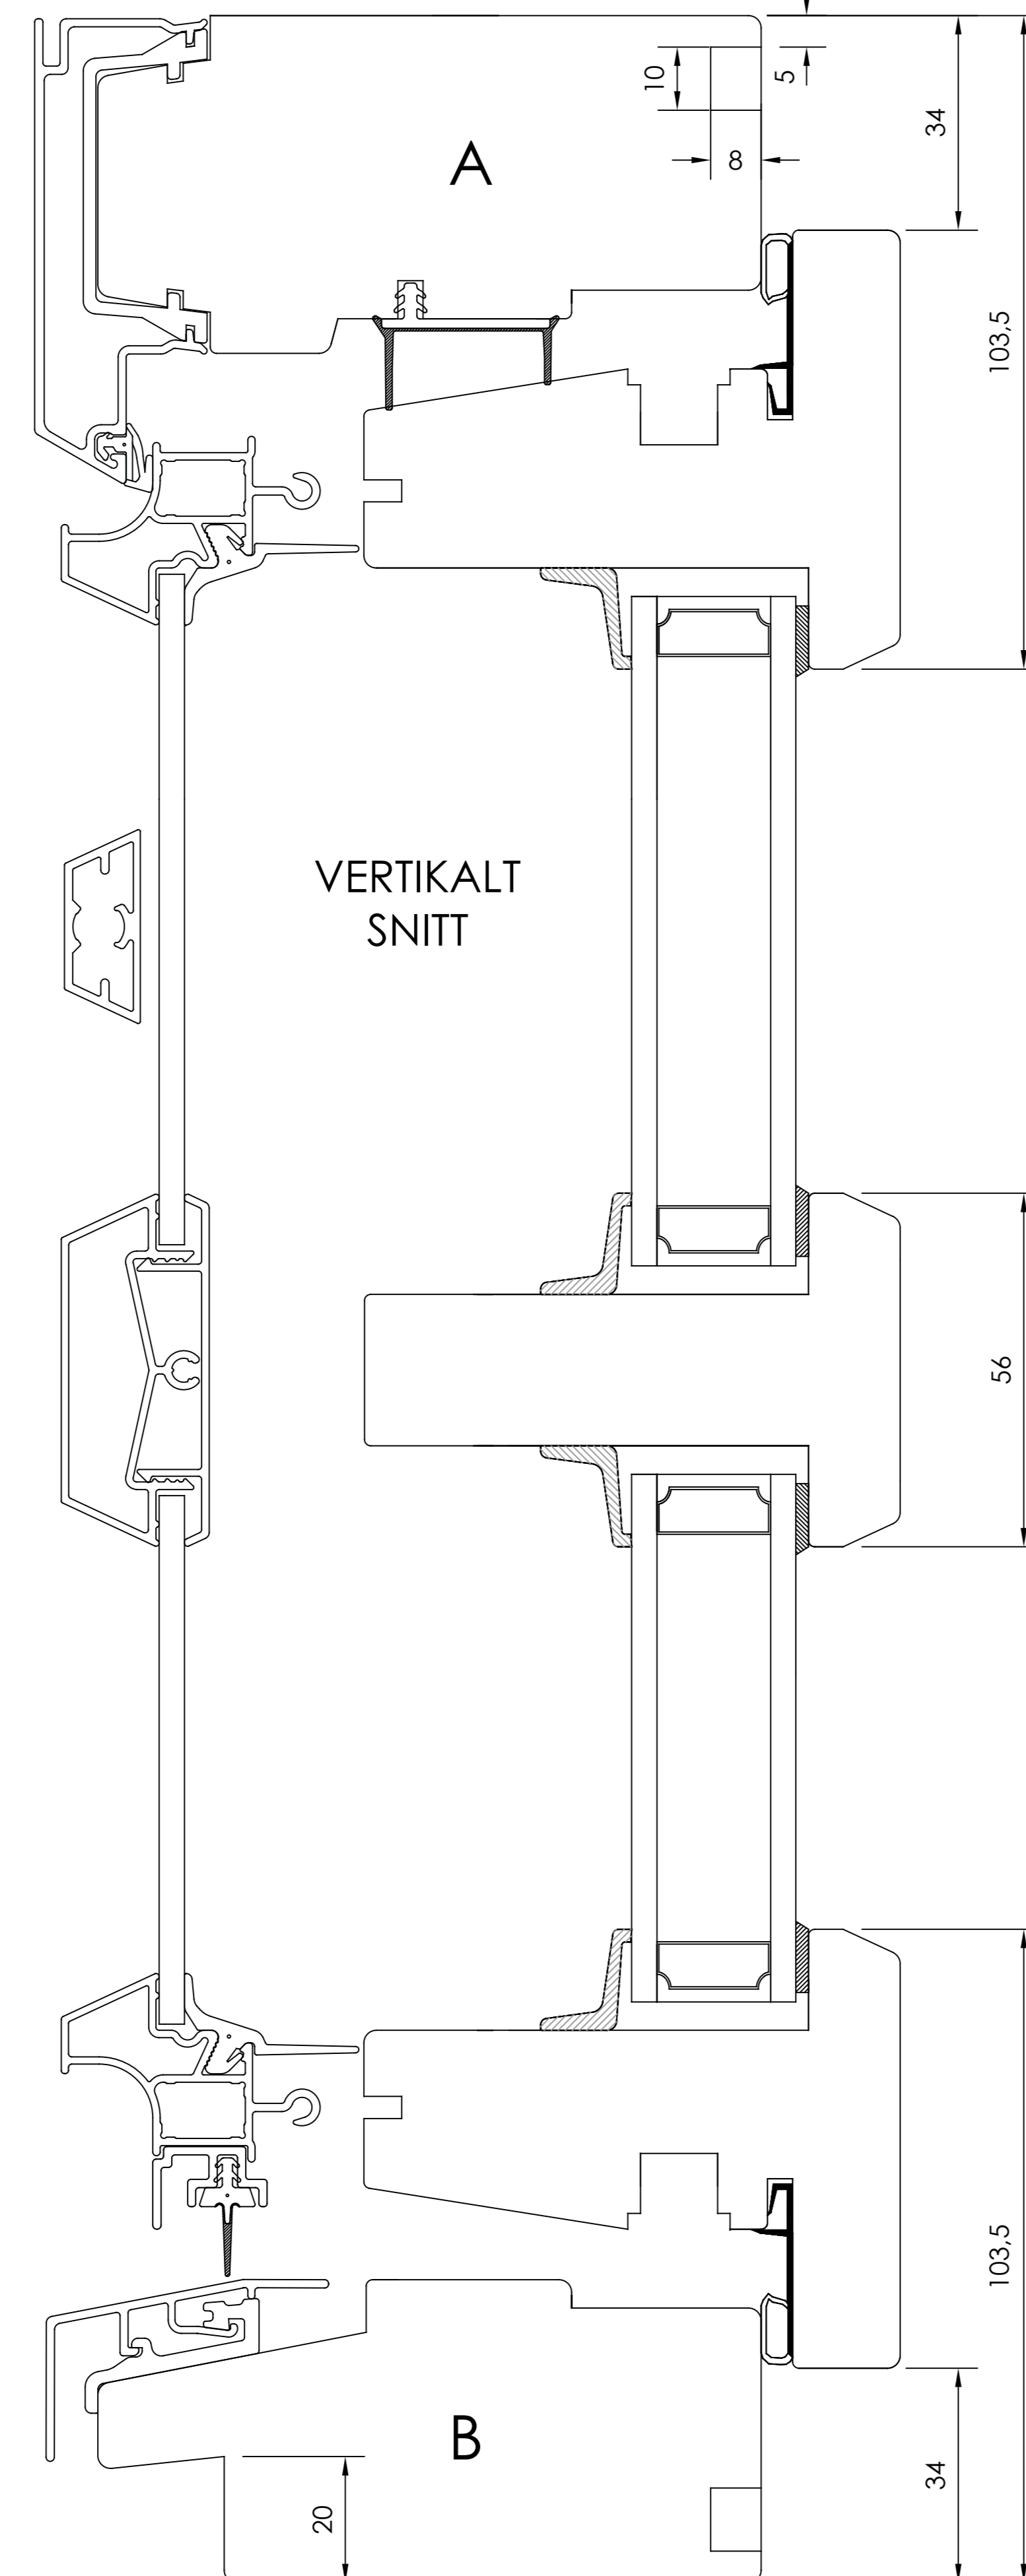

VERTIKALT SNITT

Låg tröskel

BESLAGSVARIANTER

- Utanpåliggande gångjärn
- Utanpåliggande gångjärn Kipp-Dreh
- Dolda gångjärn Kipp-Dreh

Item	No.	Description	Drawingnumber	Articlenumber
Revision notification			Revised by	Revised date
AM40-20240318TE-K164			TE	2024-03-18
Revision description			Created by	Created date
Smyggspår ändrat till 5x10x8			TE	2020-08-04
Description		Fönsterdörr Inåtgående 2+1 ECO		Processing code
Material		General tolerance acc. to ISO2768-1		Article number
Included in product		Included in product family		Article number
Harmoni		Sidhängt, Kipp-Dreh		Revision no

Draw view

Scale 1:2

Size A3

Drawing number 40-37-W54

Revision no C